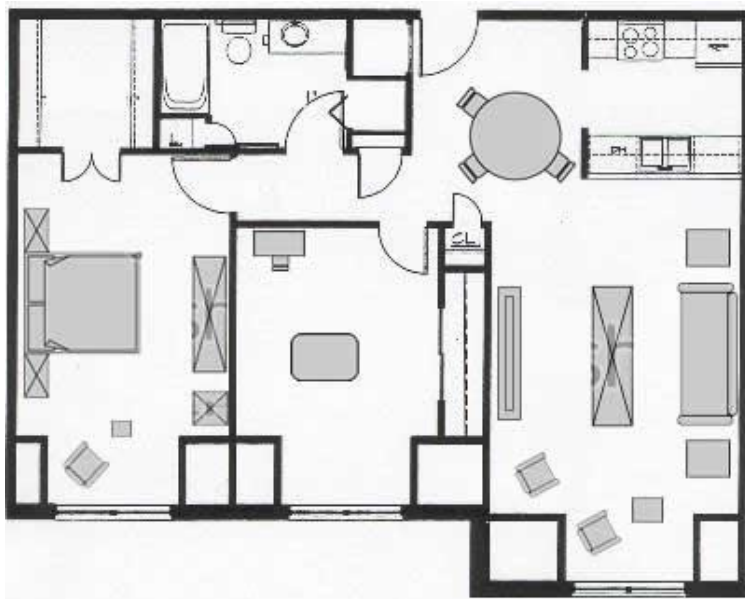

# 1-bedroom, 1-bathroom with den 2E apartments

## LIVING UNIT 2E

AREA: 965 SF  
SCALE: 5/16" = 1'-0"