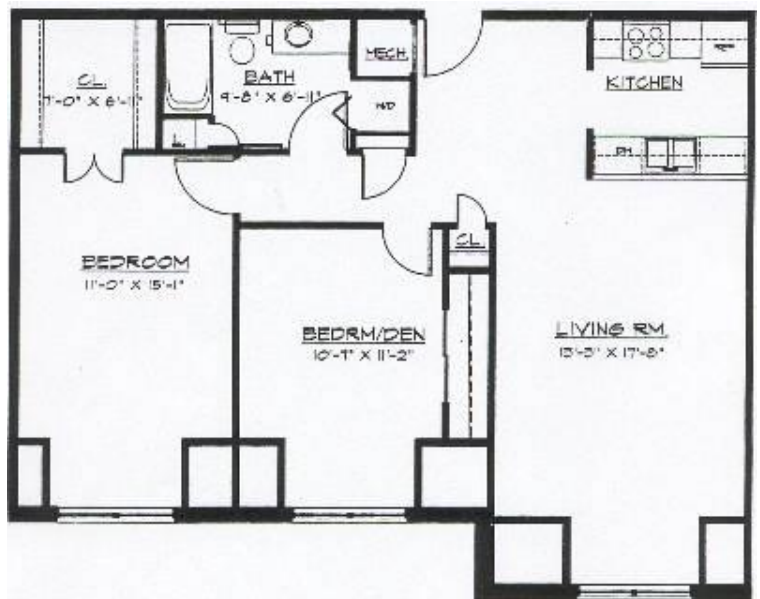

# 1-bedroom, 1-bathroom with den 2E apartments

## UNITS PER FLOOR

THIRD: 2

## LIVING UNIT 2E

AREA: 965 SF  
SCALE: 5/16" = 1'-0"

## LIVING UNIT 2E

AREA: 965 SF  
SCALE: 5/16" = 1'-0"

For active seniors living alone or as a couple, you'll be ecstatic when you view our elegant and homey 1-bedroom, 1-bathroom with den senior living apartments. If you or your loved ones need a space with plenty of room for furniture, collectibles, and entertaining guests, then look no further than our traditional 2-bed, 2-bath floor plan 2E. This floor plan truly gives you options to make the space your own, whether you need the extra bedroom for visitors, if you are living with a spouse or roommate, or wish to turn second bedroom into a hobby room or den. At 965 square feet, you'll have so much living space and feel so comfortable, you'll never notice you're actually living in an apartment!